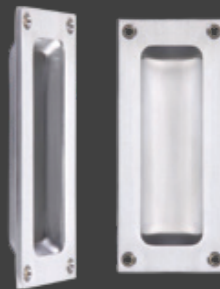

### Double Door Finger Bolt

- flush dust excluding pockets

- Wood and concrete options
- Flush Fitting
- Gold, Chrome & Satin Chrome finishes.

SATIN CHROME      CHROME

### Wall Mounted Door Stop

- 80mm projection
- Concealed-fix
- Satin Chrome & Chrome finishes.

ANTIQUE BRASS SLIDING DOOR HANDLE

SATIN CHROME

## Sliding Door Handle

- Rectangular recess pull
- Flush fitting
- Satin Chrome & Antique Brass finishes.

# INTERIOR STEEL LOOK FEATURES

- Powder coated solid chambered aluminium extrusion with no thermal break
- Flush 150mm wide lock body
- Circular back-plate escutcheon handle ranges
- Lock with one piece keep