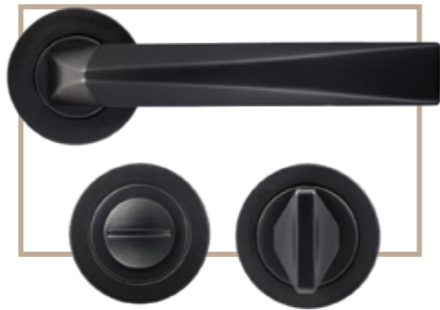

Single & Double Door Range

- 50 x 8mm circular Rose
- Lever handle with separate bathroom escutcheon
- Sprung handle
- Black & Satin Chrome finishes.