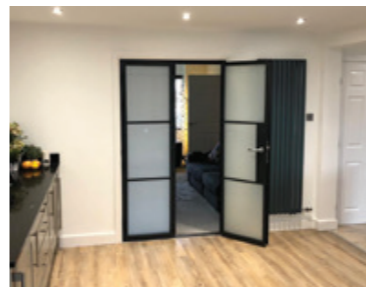

INTERIOR STEEL LOOK DOUBLE DOORS

Interior double doors have the same features as the single door. The door meeting stile is a one-piece design for added strength and is provided with a range of finger-bolts available in a range of lengths for easier operation and reach.